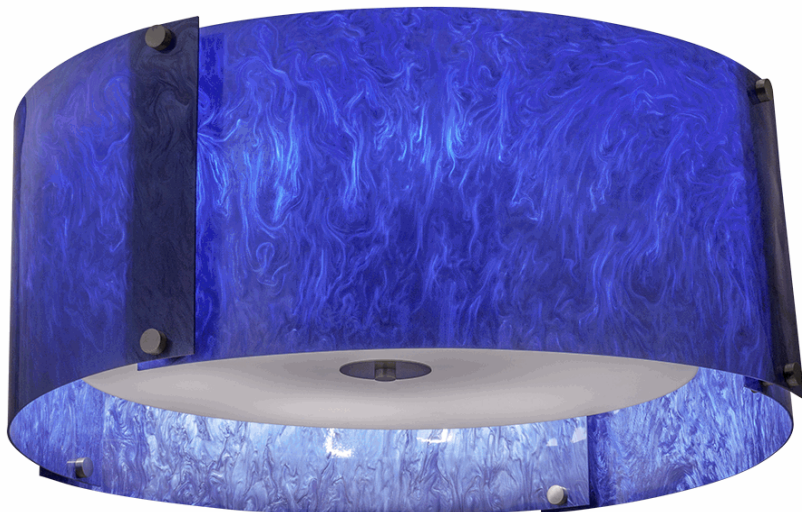

Lamp Specifications

P424218-PO

ARKANSAS LIGHTING
S T A Y I L L U M I N A T E D

42x42x18 Curved Pendant, Pearlescent Ocean Acrylic, six medium base sockets, direct wired, Brushed Nickel accents, recommend six 1600 lumen LED bulbs

Lamp Dimensions: 42"W

Lamp Finish: Brushed Nickel

Switch: NA

Bulb Wattage: Recommend six 1600 lumen LED bulbs, max rating six 27 watt CFL

Cordset: direct wired

Socket: medium base

Base:

Extension:

Shade Part Number: NA

Shade Material: Pearlescent Ocean Acrylic

Shade Dimensions: 42"x42"x18"

Harp: NA

Miscellaneous:

Options:

Arkansas Lighting
1701 S. 28th Street
Van Buren, AR 72956

800-437-7656
Fax: 479-474-9007
www.arkansaslighting.com